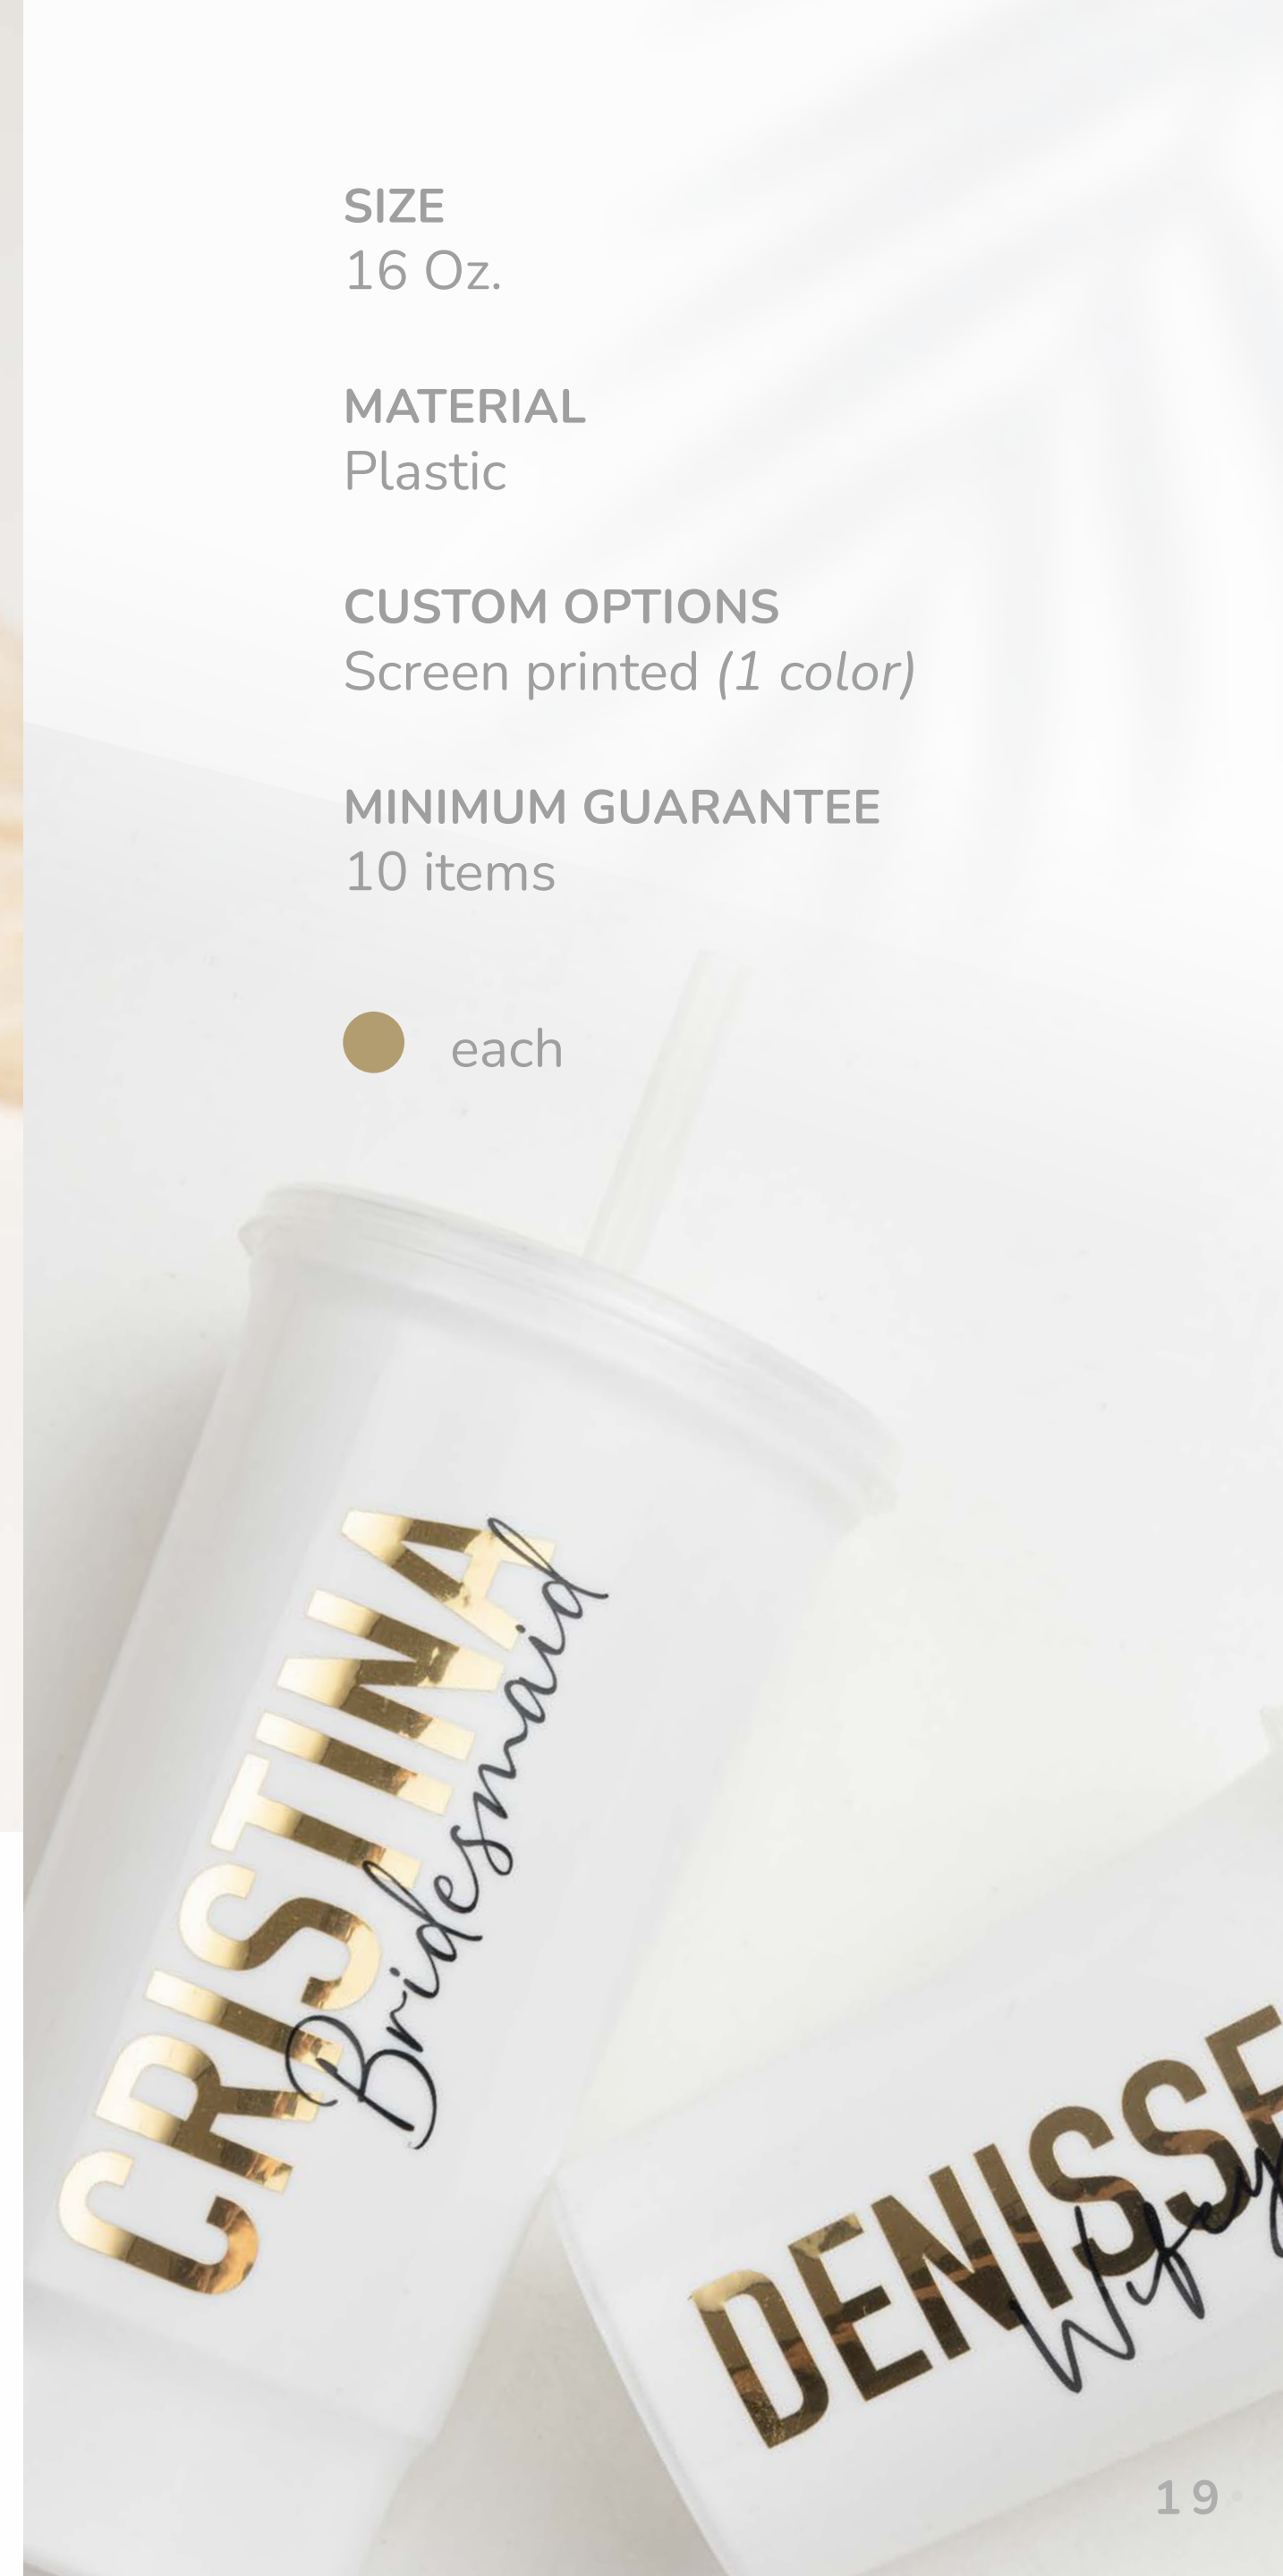

SIZE
16 Oz.

MATERIAL
Plastic

CUSTOM OPTIONS
Screen printed (1 color)

MINIMUM GUARANTEE
10 items

● each