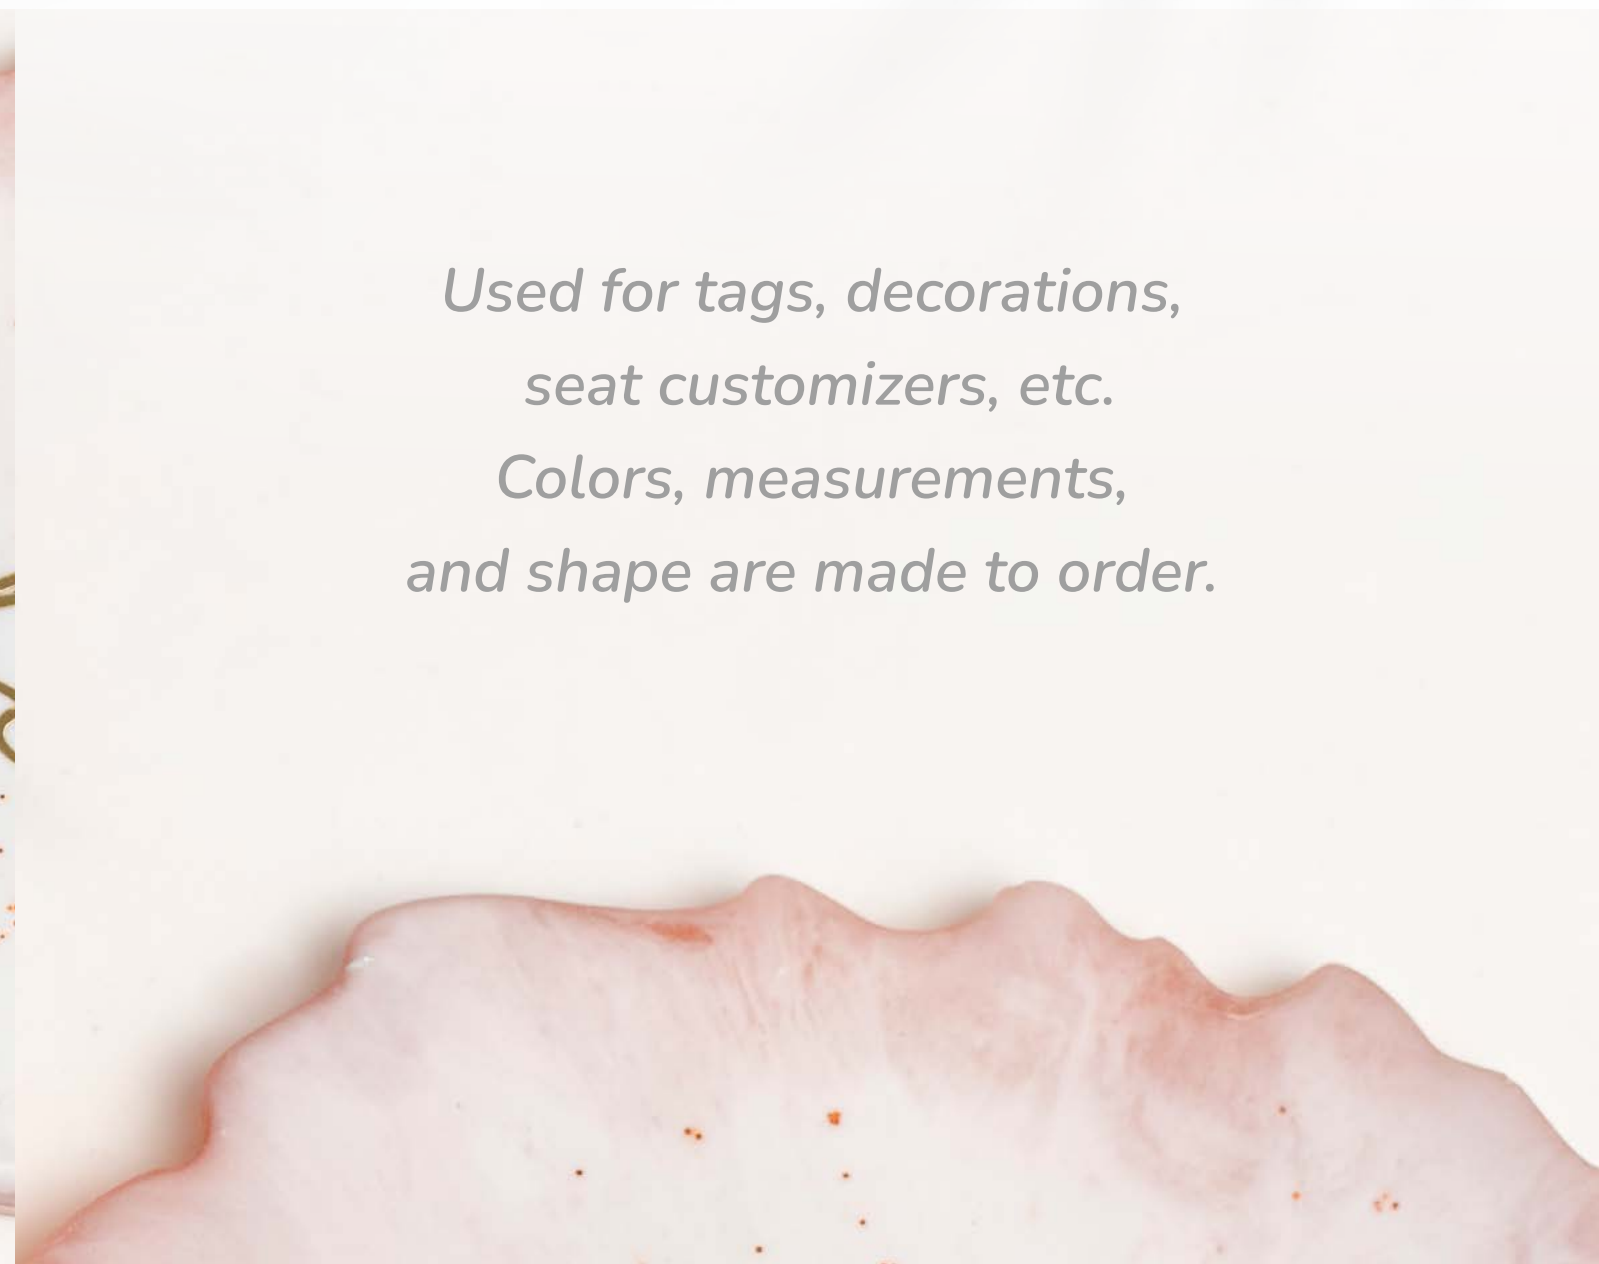

10 items

● each Wood

● each Acrylic

CUSTOM DESIGN

GEODE ROCK

Assorted Styles And Colors

*Used for tags, decorations,
seat customizers, etc.
Colors, measurements,
and shape are made to order.*

SIZE