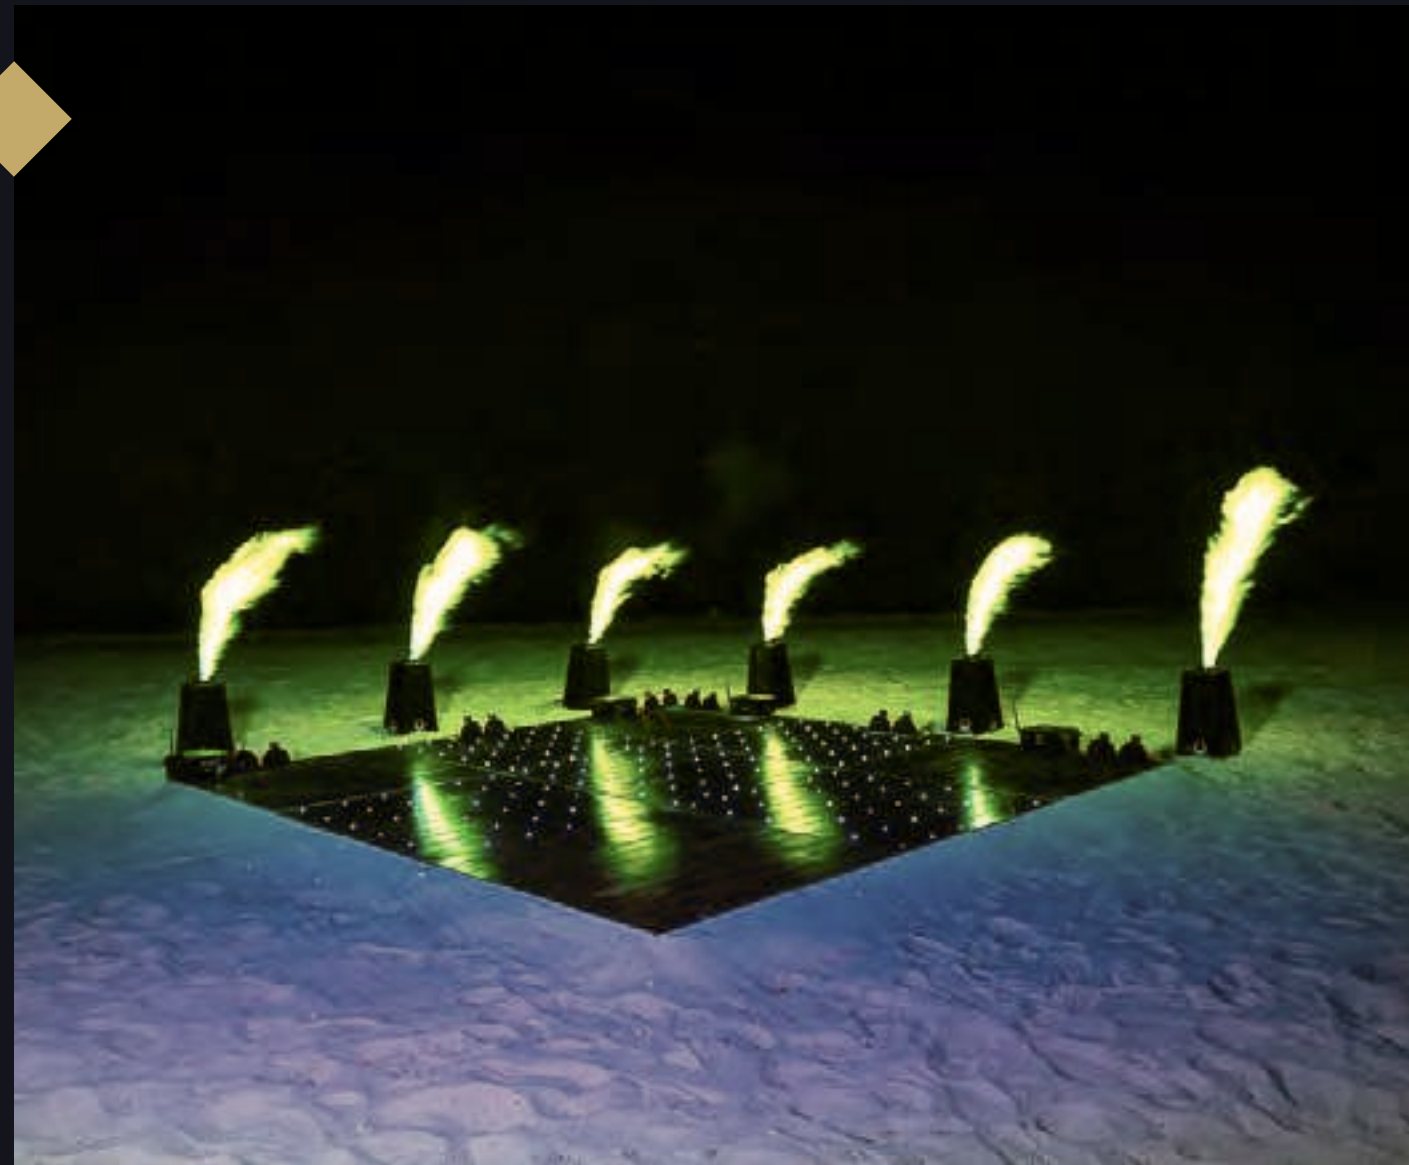

ADDITIONAL COLOR FIRE PRISM

1 PRISM, WIRED, 1 CAN

CANCÚN

EFWG027

RIVIERA MAYA

EFWG027

• INCLUDES OPERATION, TRANSPORTATION
AND FIRE EXTINGUISHER

4 STAGE FLAMES