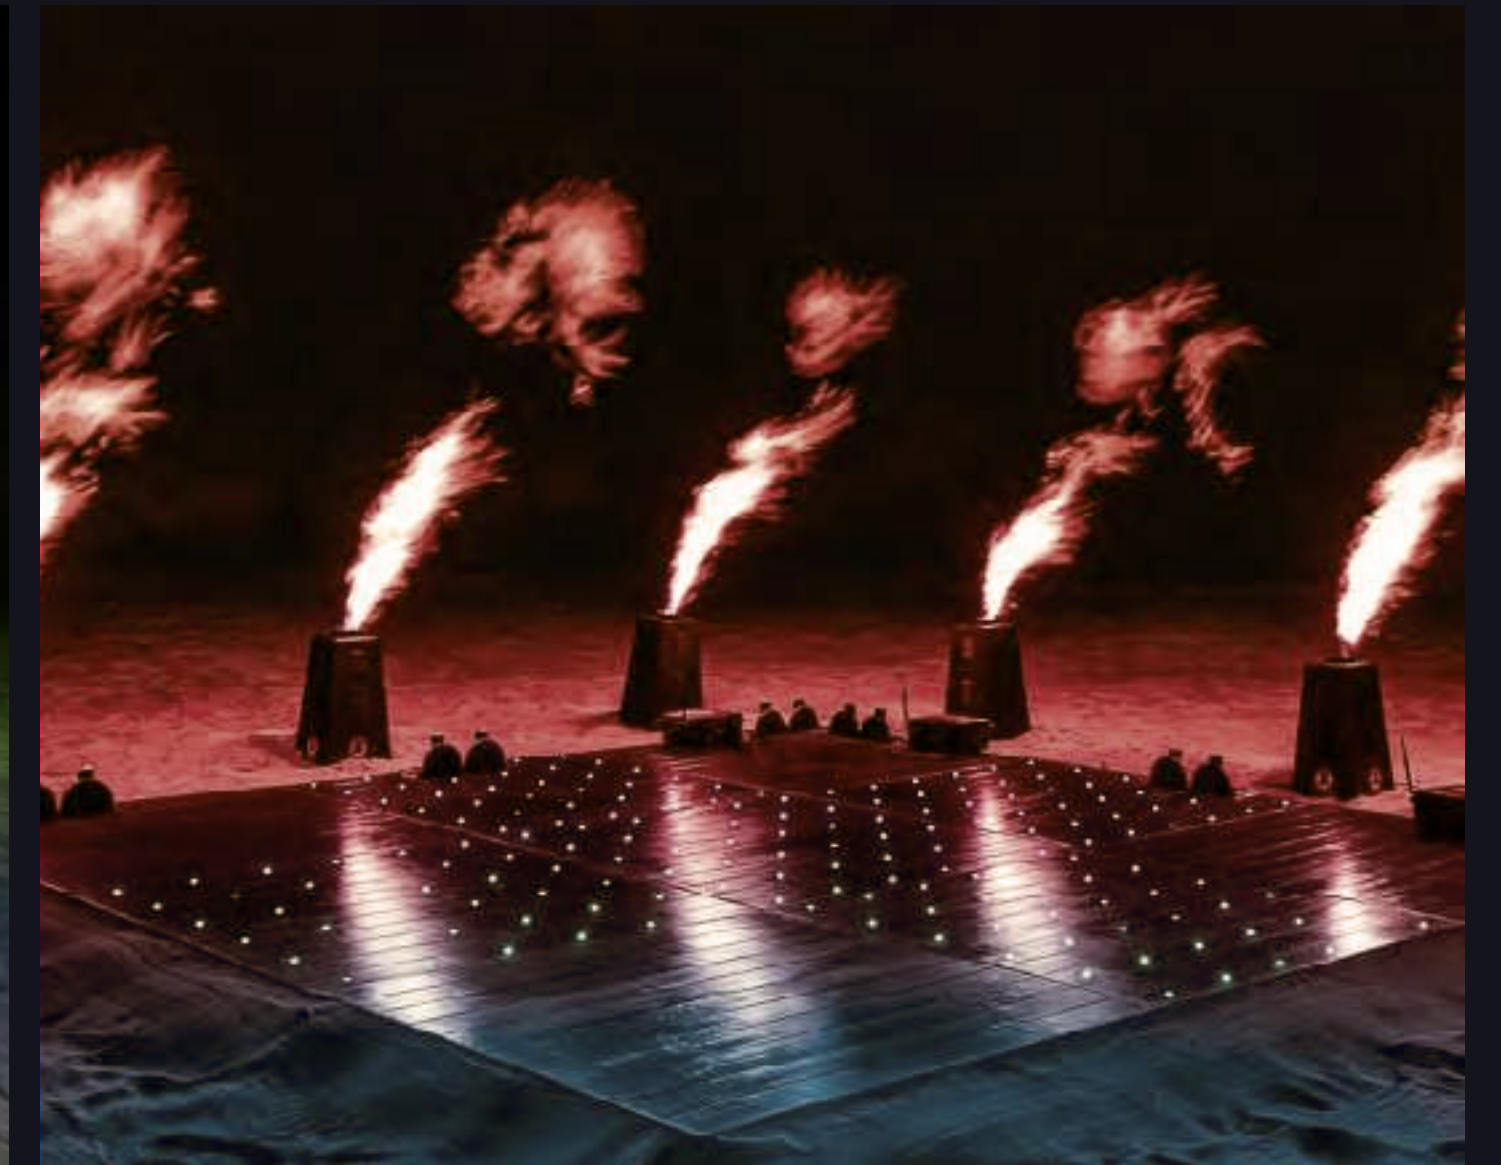

ADDITIONAL COLOR FIRE PRISM

1 PRISM, WIRED, 1 CAN

CANCÚN

EFWG027

RIVIERA MAYA

EFWG027

• INCLUDES OPERATION, TRANSPORTATION
AND FIRE EXTINGUISHER

4 STAGE FLAMES